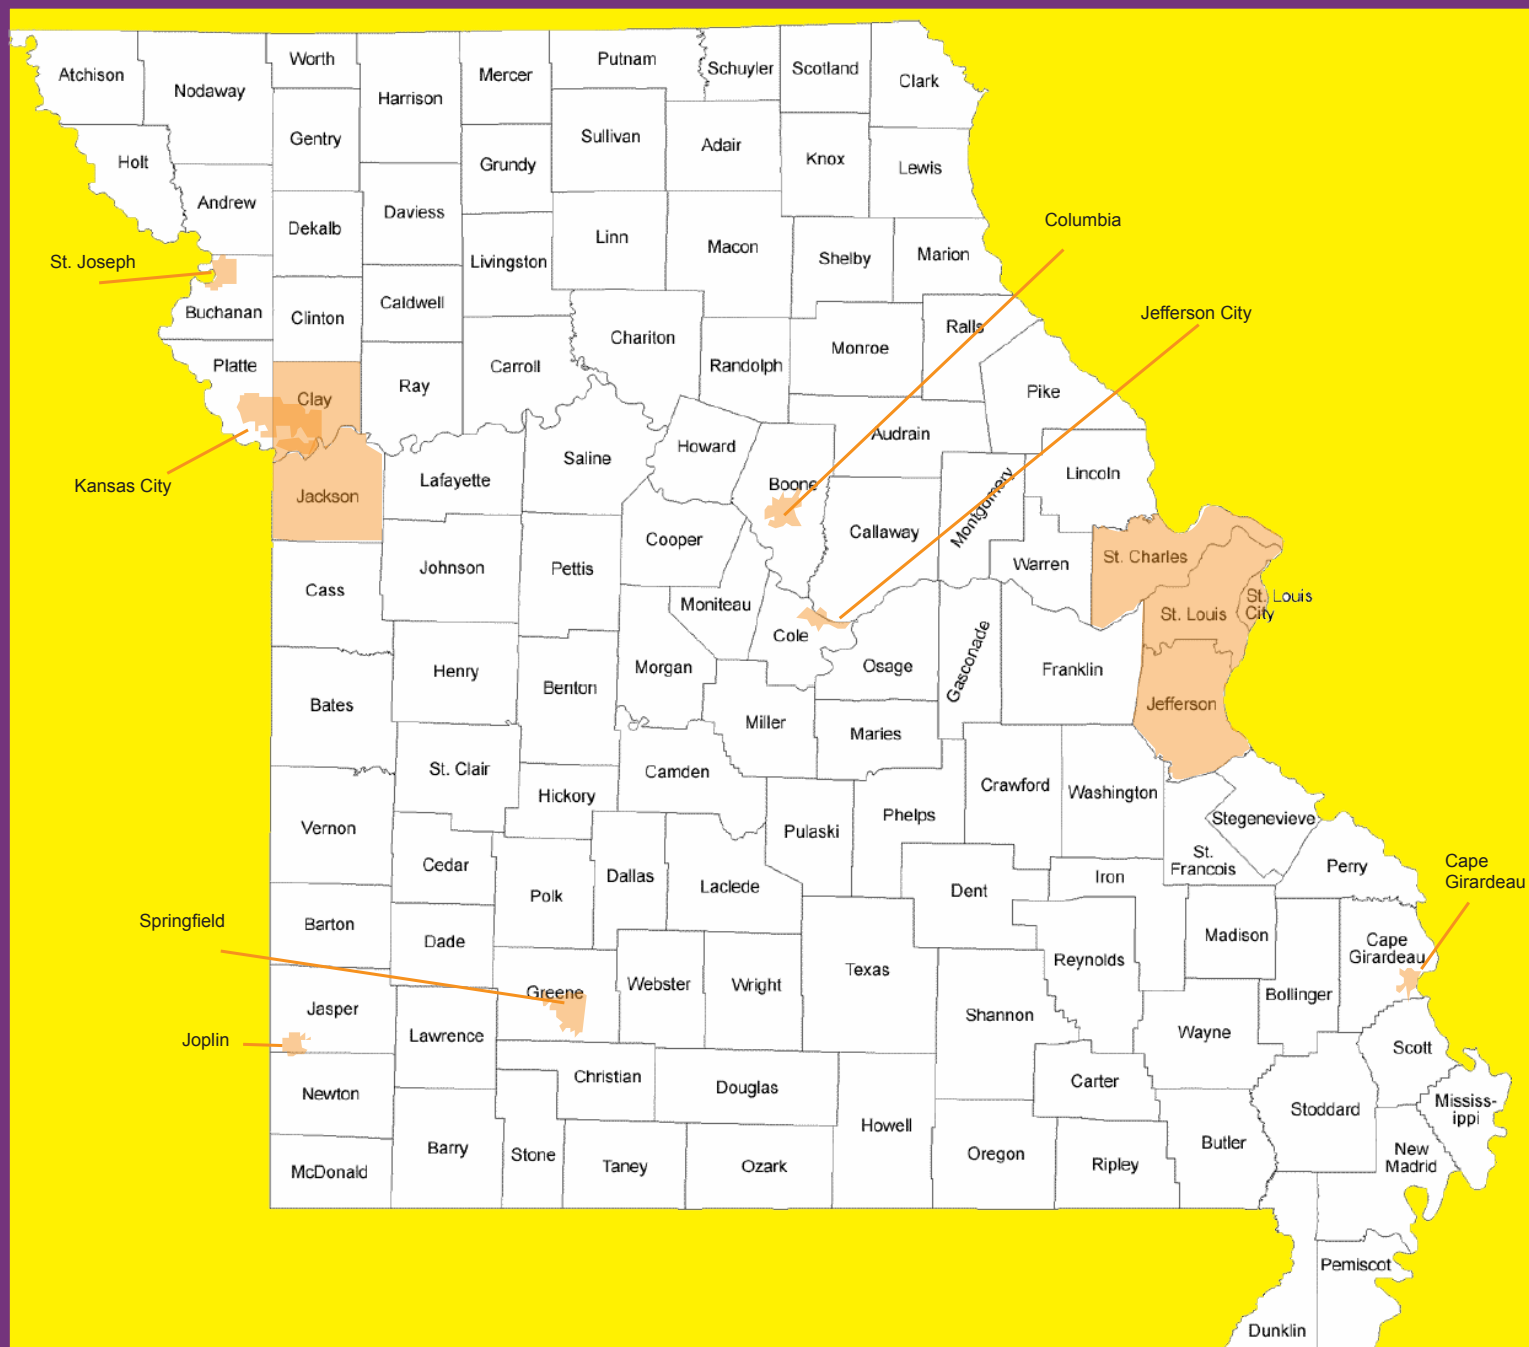

You can qualify for an MOScholars scholarship if you live in one of these areas:

- St. Louis County
- St. Charles County
- Jefferson County
- Jackson County
- Clay County
- St. Louis City
- Kansas City
- Springfield
- Joplin
- Columbia
- Jefferson City
- St. Joseph
- Cape Girardeau